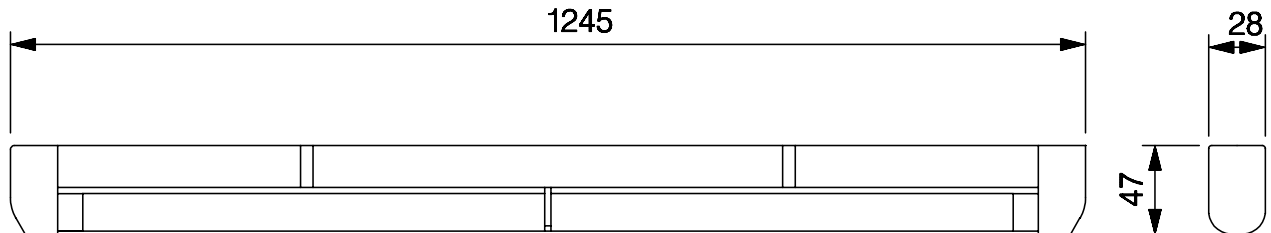

LEGEND

BCIP 136 LHD

Surface/ Pendant mounted 1x36 Channel

NOMINAL DIMENSIONS IN mm Tolerance +/-5mm

Applications:

- Schools & Colleges
- Hospital & Clinics
- Offices & Shops
- Hotels & Restaurants
- Homes
- Industries

Specifications:

- PVC fiber channel housing
- Engg. Grade Plastic click fit end caps and < 10% THD electronic circuit fitted inside the channel housing
- Press fit tube holding plastic clamp
- Plastic clamp for wall and ceiling mount
- Suitable for 1 x 36 W

Electrical Data

Product Code	Cat. Ref.	Lamp Type & Wattage (W)	Nominal Voltage (V)	Mains Current In Amps. At 240 V	Power Factor
530606	BCIP 136 LHD	1 x 36	240	0.16 max.	≥ 0.99

Data subject to variation due to change/improvement in the design, materials and processes.