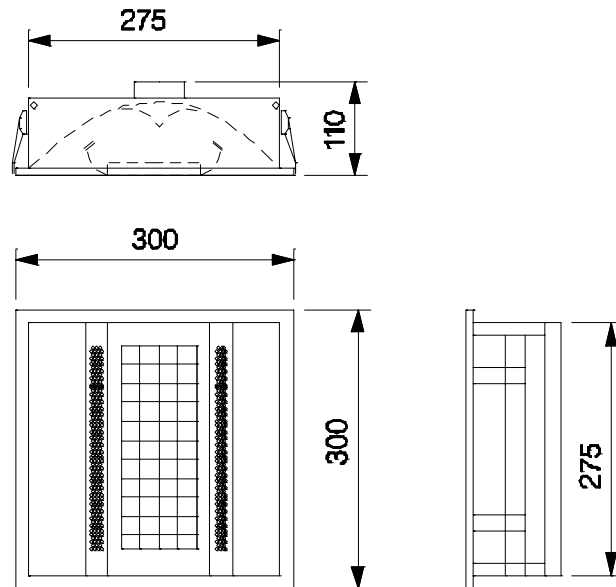

LEGEND
ARMSTRONG CEILING
BCLA 01 218 CFL

NOMINAL DIMENSIONS IN mm Tolerance +/-5

Application

Recessed mounting compact fluorescent lamp decorative luminaire provides, uniform, glare free light and enhances the décor of any interior like banks, offices, shops, show windows, corridors, and other commercial establishments.

Specification

- The Recess mounting luminaire comprises of CRCA sheet steel housing, complete with control gear, wired with new generation accessories up to terminal block.
- The luminaire provides glare free light. Perforated cover with sq. metallised louver over lamp adds to aesthetics of luminaire.