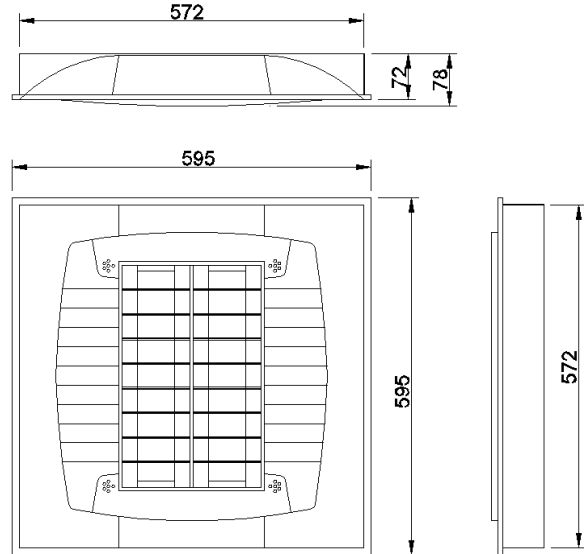

LEGEND

BCPA 236 CFL TD

BCPA 236 CFL TD WEB2

Recess mounted 2 x CFL 36W direct / indirect lighting luminaire

NOMINAL DIMENSIONS IN mm Tolerance +/-5

Application

- Commercial Complexes, Showrooms,
- Airport Lounges, Computer Centers,
- Banks, Hospitals, Conference Halls,
- Design Offices, Control Rooms, Laboratories, etc.

Specification

- The Recess mounting luminaire comprises of CRCA sheet steel housing, complete with control gear, wired with new generation accessories up to terminal block.
- The luminaire provides glare free indirect light, with 3-D mirror Louver assembly in the center. Two coloured Engg. Plastic decorative side plates (Options of clear green, blue & orange), on each side, enhancing the aesthetics of luminaire.