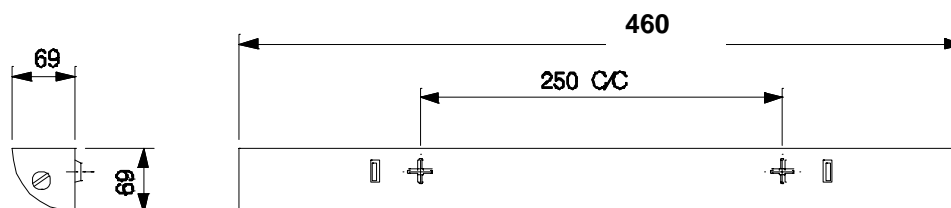

DECORATIVE LIGHTING

BCRL 111/118 CFL

NOMINAL DIMENSIONS IN mm Tolerance +/-5

Application

Designed for general purpose lighting for stair case, passages, as mirror-lite and other indoor commercial/residential interiors.

Specification

- The housing for this decorative luminaire is made from CRCA steel sheet. It is prewired up to terminal block with all accessories such as copper ballast, lamp holder, starter and starter seat.
- The lamp is covered with reeded clear polystyrene diffuser to provided soft light.
- The luminaire is suitable for direct mounting on wall.
- The luminaire is suitable for single 11/18W CFL Lamp.
- Finish: Housing - white powder coated.