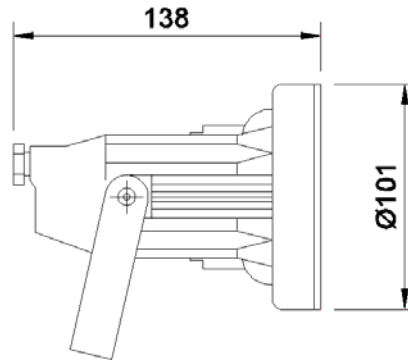

Le Magique  
LANDSCAPE LIGHTING  
BEBHL 150 PAR16

NOMINAL DIMENSIONS IN mm Tolerance +/-5

### Features & Benefits

- White powder coated pressure die cast aluminium housing  $\Rightarrow$  elegant and compact in design
- Clear toughened glass to cover the lamp
- Adjustable bracket assembly  $\Rightarrow$  easy to focus the object
- Wired with accessories suitable for 50W PAR 16 lamp  $\Rightarrow$  energy efficient & low operating cost

### Electrical Data

Cat. Ref.	Lamp Type & Wattage (W)	Nominal Voltage (V)
BEBHL 150 PAR16	1 x 50w PAR16	230

Data subject to variation due to change/improvement in the design, materials and processes.

<p><b>BAJAJ LUMINAIRES</b> Making the difference</p>	DRAWN	KPM	05-02-2008	FOR – STD.
	CHECKED	DVRS		REV - 0 DATE-05-02-2008
	APPROVED	CRR		DRG.No
	DATA SHEET RELEASED ON DT-			<b>BEBHL 150 PAR16-001</b>
<b>BAJAJ ELECTRICALS LIMITED</b> 15/17, SANT SAVTA MARG, REAY ROAD, MUMBAI-400 010.				* E-mail : <a href="mailto:luminaires@bajajelectricals.com">luminaires@bajajelectricals.com</a>