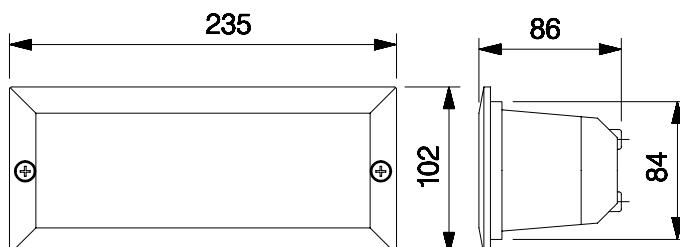

DECORATIVE LIGHTING

BEOPL 113/118 CFL

NOMINAL DIMENSIONS IN mm Tolerance +/-5

Application

Step light for all commercial establishments

Specification

- The luminaire comprises of a white powder coated cast aluminium body, fitted with CFL lamp holder, and covered with heat resistant frosted glass fixed to the housing with frame
- It is suitable for 1x13/18W CFL lamp.

Electrical Data

Cat. Ref.	Lamp Type & Wattage (W)	Nominal Voltage (V)	Mains Current In Amps. at 240 V
BEOPL 113/118 CFL	CFL 1x13/18	240	0.17/0.22

Data subject to variation due to change/improvement in the design, materials and processes.