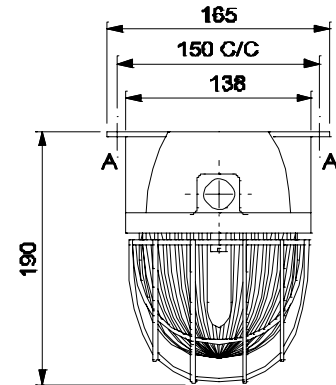

INDUSTRIAL LIGHTING
INTEGRAL BULKHEAD LUMINAIRE FOR HID LAMP
BJDBI 70 SV/MH

A=2 Nos. 4.5 DIA HOLE

NOMINAL DIMENSIONS IN mm Tolerance +/-5

Application

Suitable for porches, basements, stair cases, balconies etc.

Specification

- The luminaire comprises die-cast aluminium alloy body covered with prismatic heat resistance glass cover held with a weatherproof gasket and strong zinc plated M.S. wire guard.
- The luminaire is complete with all accessories, ES Lamp holder prewired upto the terminal block.
- 19mm cable entry is provided.
- FINISH: Housing - Grey powder coating.
- Degree of protection: IP 55

Electrical Data

Cat. Ref.	Lamp Type & Wattage (W)	Nominal Voltage (V)	Mains Current in Amps. at 240 V	Capacitor Mfd.	Power Factor
BJDBI 70 SV/MH	HPSV/MH 70	220/240	0.40	10	≥ 0.85

Data subject to variation due to change/improvement in the design, materials and processes.