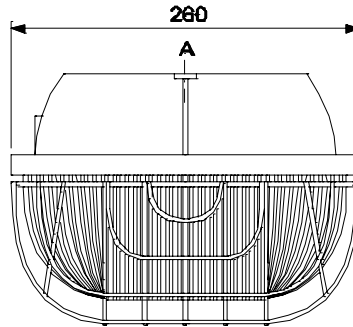

INDUSTRIAL LIGHTING
INTEGRAL BULKHEAD LUMINAIRE FOR HID LAMP
BJDBI 70 SV/MH

A=2 Nos. 4.5 DIA HOLE

NOMINAL DIMENSIONS IN mm Tolerance +/-5

Application

Suitable for porches, basements, stair cases, balconies etc.

Specification

- The luminaire comprises die-cast aluminium alloy body covered with prismatic heat resistance glass cover held with a weatherproof gasket and strong zinc plated M.S. wire guard.
- The luminaire is complete with all accessories, ES Lamp holder prewired upto the terminal block.
- 19mm cable entry is provided.
- FINISH: Housing - Grey powder coating.
- Degree of protection: IP 55