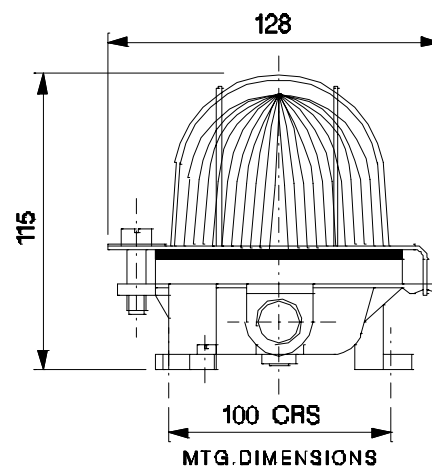

INDUSTRIAL LIGHTING
Weatherproof bulkhead luminaire
BJDB 10W RF CFL

NOMINAL DIMENSIONS IN mm Tolerance +/-5

Application

Suitable for porches, basements, stair cases, balconies etc.

Specification

- The luminaire comprises die-cast aluminium alloy body, prismatic heat resistance glass cover held with a weatherproof gasket.
- Strong zinc plated M.S. wire guard, ES/BC lamp holder.
- The luminaire is painted in white powder coated inside and outside.
- Suitable for 10W Retrofit CFL lamp.
- 19mm cable entry is provided.

Data subject to variation due to change/improvement in the design, materials and processes.

<p>BAJAJ LUMINAIRES Making the difference</p>	DRAWN	KPM	14-05-2008	FOR – STD.
	CHECKED	DVRS		REV - 0 DATE-14-05-2008
	APPROVED	CRR		DRG.No
	DATA SHEET RELEASED ON DT-			DB 10W RF CFL- 001
BAJAJ ELECTRICALS LIMITED 15/17, SANT SAVTA MARG, REAY ROAD, MUMBAI-400 010.				* E-mail : luminaires@bajajelectricals.com