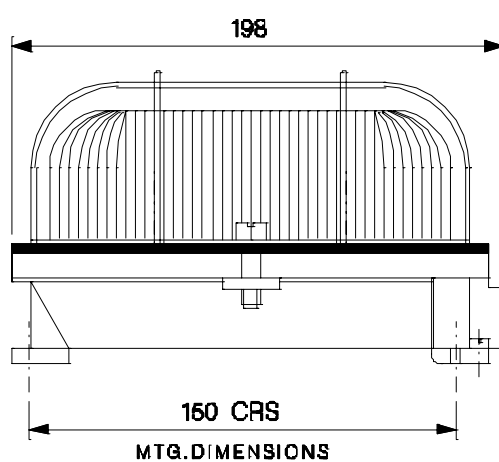

INDUSTRIAL LIGHTING
Weatherproof bulkhead luminaire
BJDB 10W RF CFL

NOMINAL DIMENSIONS IN mm Tolerance +/-5

Application

Suitable for porches, basements, stair cases, balconies etc.

Specification

- The luminaire comprises die-cast aluminium alloy body, prismatic heat resistance glass cover held with a weatherproof gasket.
- Strong zinc plated M.S. wire guard, ES/BC lamp holder.
- The luminaire is painted in white powder coated inside and outside.
- Suitable for 10W Retrofit CFL lamp.
- 19mm cable entry is provided.

Data subject to variation due to change/improvement in the design, materials and processes.

<p>BAJAJ LUMINAIRES Making the difference</p>	DRAWN	KPM	14-05-2008	FOR – STD.
	CHECKED	DVRS		REV - 0 DATE-14-05-2008
	APPROVED	CRR		DRG.No
	DATA SHEET RELEASED ON DT-			DB 10W RF CFL- 001
BAJAJ ELECTRICALS LIMITED 15/17, SANT SAVTA MARG, REAY ROAD, MUMBAI-400 010.				* E-mail : luminaires@bajajelectricals.com