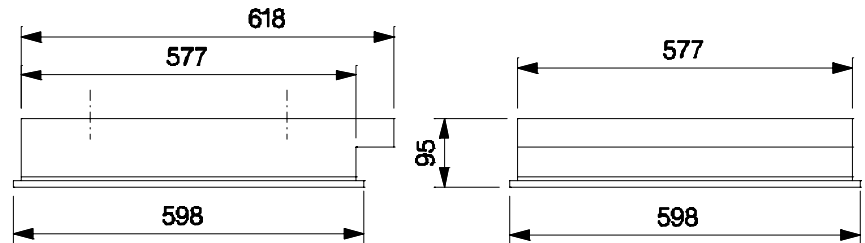

COMMERCIAL DECORATIVE LIGHTING

BJDLA 02 418/420

BJDLA 02 418/420 WEB4

Recess mounting square modular, quadruple fluorescent lamp darklighter
for **Armstrong** ceiling

Nominal dimensions in mm Tolerance +/-5

Electrical Data

| Cat. Ref. | Lamp Type & Wattage (W) | Nominal Voltage (V) | Mains Current in Amps. at 240 V | Capacitor Mfd. | Power Factor |
|-----------------------|-------------------------|---------------------|---------------------------------|----------------|--------------|
| BJDLA 02 418/420 | FTL 4x18/20 | 240 | 0.43/0.45 | 8.00 | ≥ 0.90 |
| BJDLA 02 418/420 WEB4 | FTL 4x18/20 | 240 | 0.311 | -- | ≥ 0.95 |