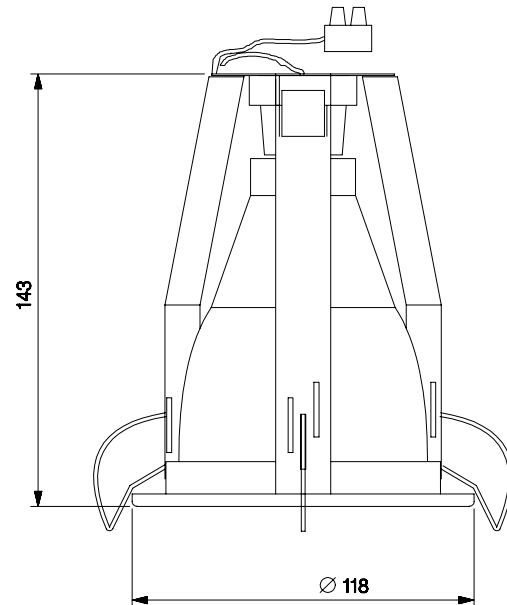

DECORATIVE LIGHTING DOWN LIGHTER

BAJAJ BJDR 100

NOMINAL DIMENSIONS IN mm Tolerance +/-5

Application

The luminaire is designed for the interior illumination of reception halls, offices, shops, showrooms, auditoria and other similar areas.

Specification

- The Decorative **DOWN LIGHTER** luminaire comprises of a spun aluminium anodised reflector with powder coated CRCA ring and is held in position by mounting brackets having three spring loaded latches attached to mounting brackets.
- The luminaire is pre-wired upto the terminal block.
- Suitable for 100W/60W/40W ES/BC GLS lamp.

Finish : Ring - White powder coated.

Electrical Data

Cat. Ref.	Lamp Type & Wattage (W)	Nominal Voltage (V)
BJDR 100	GLS 100/60/40	230

Data subject to variation due to change/improvement in the design, materials and processes.