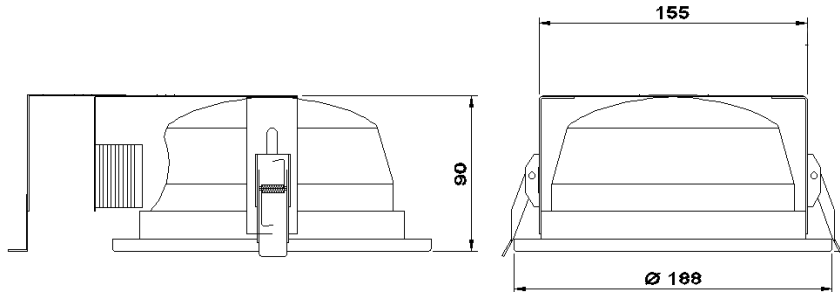

## DECORATIVE LIGHTING DOWN LIGHTER

**BAJAJ** BJDR 118/218 FR FGL LHD

Recess, decorative, single/twin horizontal lamp mounting CFL downlighter

NOMINAL DIMENSIONS IN mm Tolerance +/-5

### Specification

- Suitable for single/twin 18W ' D ' type CFLs.
- Spun anodised aluminium reflector.
- Diffuser is centre frosted glass, held in powder coated CRCA ring.
- Spring loaded adjustable mounting bracket.
- Accessories for single/twin 18W CFL, prewired upto the terminal block.
- Wired with <10% THD HF electronic ballast.