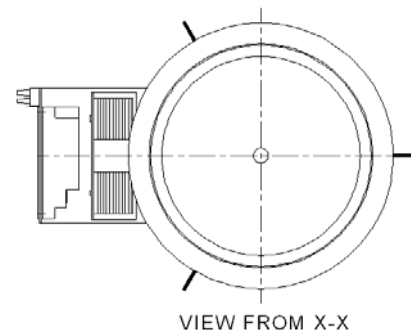

DECORATIVE LIGHTING

Super Low Height Down Lighter

BAJAJ BJDR 118 SLH WEB

Recess, decorative, single horizontal lamp mounting CFL down lighter

NOMINAL DIMENSIONS IN mm Tolerance +/-5

Application

- Commercial complexes,
- Conference halls,
- Control rooms,
- Hotels and restaurants,
- Shops and show windows, etc.

Specification

- Suitable for single 18W 'D' type CFLs.
- Spun anodised aluminium reflector.
- Epoxy white powder coated CRCA ring.
- Spring loaded latches for easy mounting.
- Accessories for single 18W CFL, prewired upto the terminal block.
- Wired with plastic housing <30% THD HF electronic ballast.
- Also available in 2 x 10/13/18W CFL 'D' version.