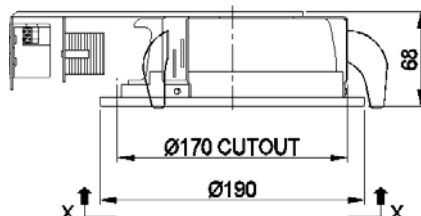

DECORATIVE LIGHTING

Super Low Height Down Lighter

BAJAJ BJDR 118 SLH WEB

Recess, decorative, single horizontal lamp mounting CFL down lighter

NOMINAL DIMENSIONS IN mm Tolerance +/-5

Application

- Commercial complexes,
- Conference halls,
- Control rooms,
- Hotels and restaurants,
- Shops and show windows, etc.

Specification

- Suitable for single 18W 'D' type CFLs.
- Spun anodised aluminium reflector.
- Epoxy white powder coated CRCA ring.
- Spring loaded latches for easy mounting.
- Accessories for single 18W CFL, prewired upto the terminal block.
- Wired with plastic housing <30% THD HF electronic ballast.
- Also available in 2 x 10/13/18W CFL 'D' version.