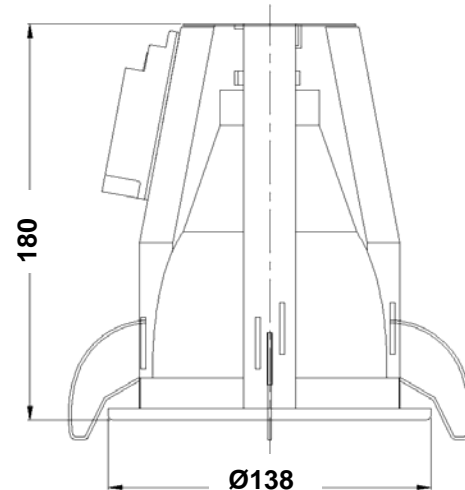

COMMERCIAL DECORATIVE LIGHTING

BJDR 118 V WEB

Recess, decorative, single vertical lamp mounting CFL downlighters

Nominal dimensions in mm Tolerance +/-5

Applications

- Commercial complexes
- Conference hall
- Corridors, passages & foyers
- Areas with video monitors / screens
- Hotels & restaurants
- Shops & show windows, etc.

Specification

- Suitable for single 18W 'D' type CFLs
- Spun anodised specular aluminium reflector
- Epoxy white powder coated CRCA ring
- Spring loaded adjustable mounting bracket
- Easy to install and maintain
- Accessories for single 18W CFLs, prewired upto terminal block.