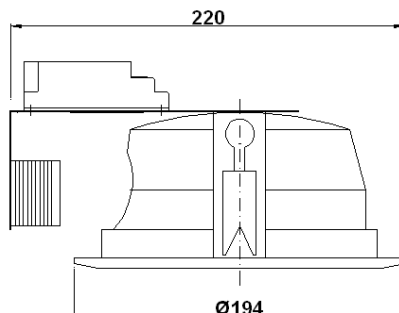

COMMERCIAL DECORATIVE LIGHTING

BJDR 213 H MF W2EB

BJDR 218 H MF W2EB

Recess, decorative, twin horizontal lamp mounting CFL downlighters

Nominal dimensions in mm Tolerance +/-5

Applications

- Commercial complexes
- Conference hall
- Corridors, passages & foyers
- Areas with video monitors / screens
- Hotels & restaurants
- Shops & show windows, etc.

Specification

- Suitable for twin 13/18 W 'D' type CFLs
- Satin Brite – Matt finish aluminium reflector
- Epoxy white powder coated CRCA ring
- Spring loaded adjustable mounting bracket
- Easy to install and maintain
- Accessories for twin 13/18W CFLs, prewired upto terminal block.
- Wired with electronic ballast.