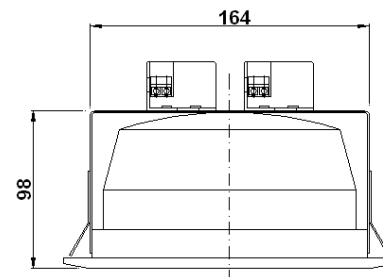

COMMERCIAL DECORATIVE LIGHTING

BJDR 213 H MF W2EB

BJDR 218 H MF W2EB

Recess, decorative, twin horizontal lamp mounting CFL downlighters

Nominal dimensions in mm Tolerance +/-5

Applications

- Commercial complexes
- Conference hall
- Corridors, passages & foyers
- Areas with video monitors / screens
- Hotels & restaurants
- Shops & show windows, etc.

Specification

- Suitable for twin 13/18 W 'D' type CFLs
- Satin Brite – Matt finish aluminium reflector
- Epoxy white powder coated CRCA ring
- Spring loaded adjustable mounting bracket
- Easy to install and maintain
- Accessories for twin 13/18W CFLs, prewired upto terminal block.
- Wired with electronic ballast.