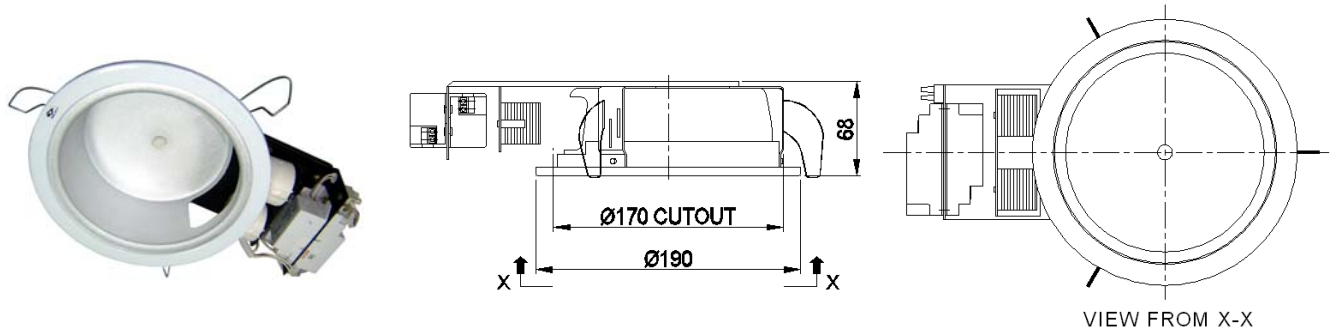

DECORATIVE LIGHTING

Super Low Height Down Lighter

BAJAJ BJDR 218 SLH W2EB

Recess, decorative, twin horizontal lamp mounting CFL down lighter

NOMINAL DIMENSIONS IN mm Tolerance +/-5

Application

- Commercial complexes,
- Conference halls,
- Control rooms,
- Hotels and restaurants,
- Shops and show windows, etc.

Specification

- Suitable for twin 18W 'D' type CFLs.
- Spun anodised aluminium reflector.
- Epoxy white powder coated CRCA ring.
- Spring loaded latches for easy mounting.
- Accessories for twin 18W CFLs, prewired upto the terminal block.
- Wired with 2 nos. plastic housing <30% THD HF electronic ballast.
- Also available in 2 x 10/13W CFL 'D' version.
- Single lamp option also available on request.