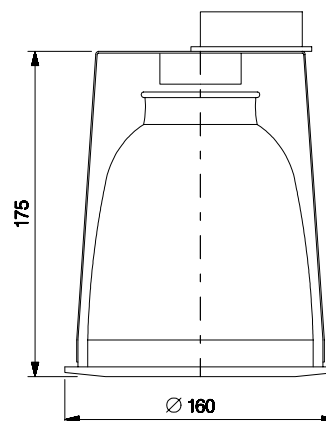

DECORATIVE LIGHTING  
DOWN LIGHTER  
BJDR 35/70 CDMT

Recess Mounting Non-Integral MH lamp Luminaire

NOMINAL DIMENSIONS IN mm Tolerance +/-5

### Specification

- Suitable for single 35/70W MH CDMT lamp.
- Spun anodised aluminium reflector.
- Diffuser is full frosted glass, held in white powder coated ring.
- Spring loaded adjustable mounting bracket.
- Accessories for 35/70W CDMT lamp, G12 lamp holder prewired upto the terminal block.