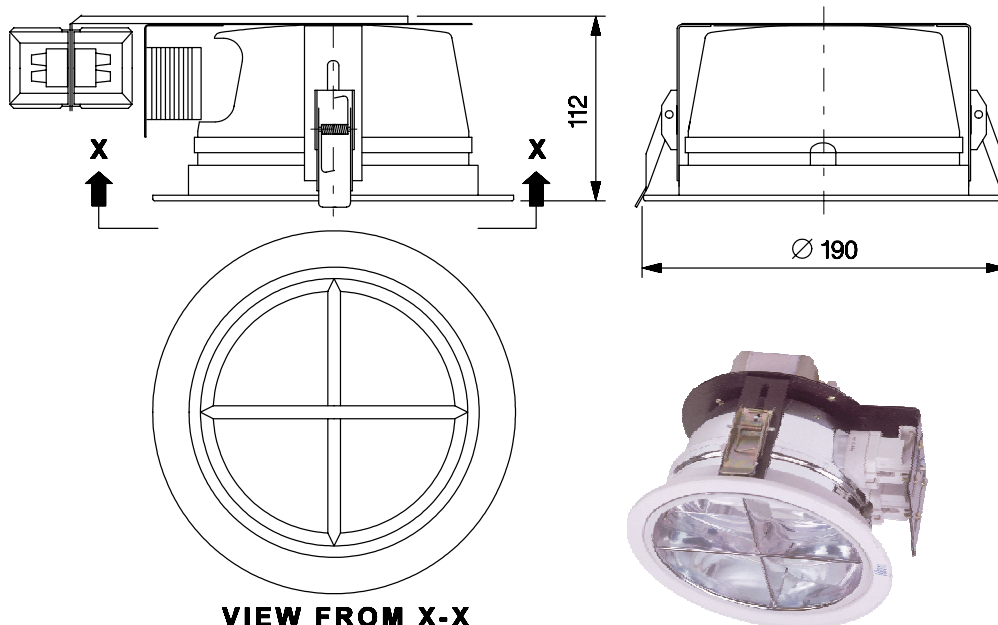

COMMERCIAL DECORATIVE LIGHTING

**BAJAJ** BJDR 65C 218 AG W2EB

Recess, decorative, twin horizontal lamp mounting CFL downlighters

**VIEW FROM X-X**

DIMENSIONS IN mm Tolerance +/-5

**Applications**

- Commercial complexes
- Conference hall
- Corridors, passages & foyers
- Areas with video monitors / screens
- Hotels & restaurants
- Shops & show windows, etc.

**Specification**

- Suitable for twin 18 W 'D' type CFLs
- Spun anodised specular aluminium reflector
- Biflex parabolic louver provided for good glare control
- Epoxy white powder coated CRCA ring
- Spring loaded adjustable mounting bracket
- Easy to install and maintain
- Accessories for twin 18W CFLs, prewired upto terminal block
- Wired with HF electronic ballasts.