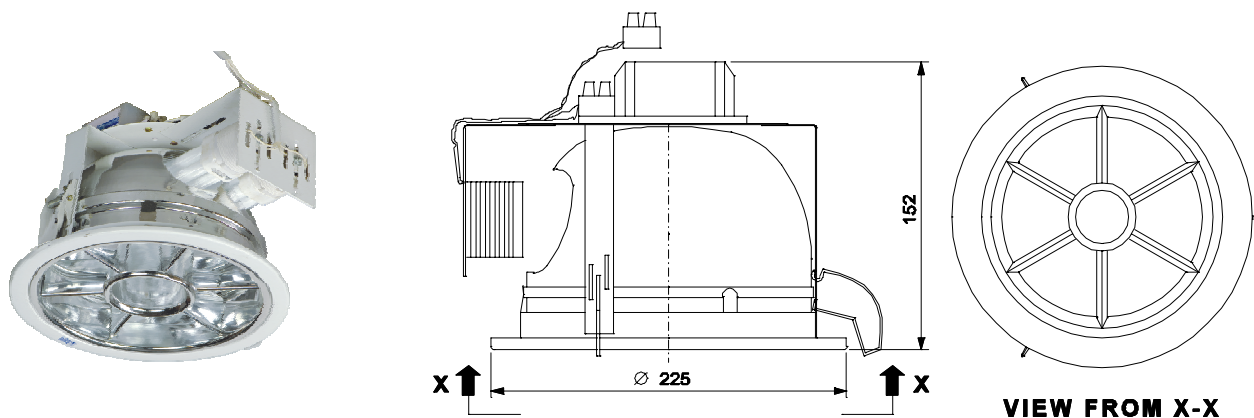

## DECORATIVE LIGHTING DOWN LIGHTER

BJDR 70C 218/226 DL

NOMINAL DIMENSIONS IN mm Tolerance +/-5

### Application

The luminaire is designed for the interior illumination of reception halls, offices, shops, showrooms, auditoria and other similar areas.

### Specification

- This Decorative recess mounting Down Lighter luminaire comprises of a powder coated ring housing a spun aluminium anodised reflector and a control gear box in which ballast and lamp holders are mounted.
- Two springs provided in the housing enables easy mounting on false ceiling.
- The luminaire is pre-wired up to the terminal block.
- Finish: Ring white powder coated.