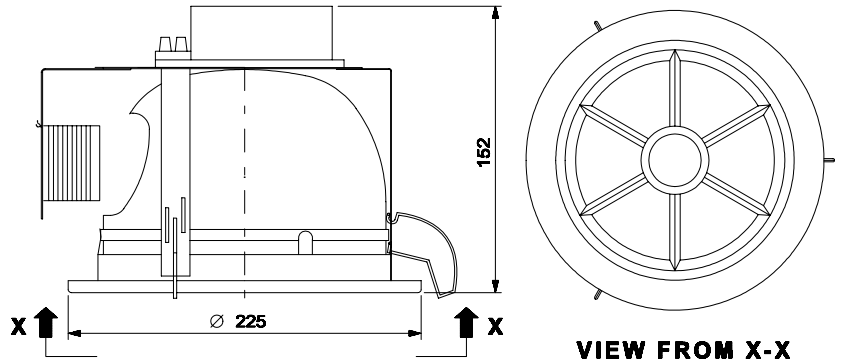

DECORATIVE LIGHTING DOWN LIGHTER

BAJAJ BJDR 70C 232/242 HFA DL

VIEW FROM X-X

NOMINAL DIMENSIONS IN mm Tolerance +/-5

Application

The luminaire is designed for the interior illumination of reception halls, offices, shops, showrooms, auditoria and other similar areas.

Specification

- This Decorative recess mounting Down Lighter luminaire comprises of a powder coated ring housing a spun aluminium anodised reflector and a control gear box in which electronic ballast and lamp holders are mounted.
- Springs provided in the housing enables easy mounting on false ceiling.
- The luminaire is pre-wired up to the terminal block.
- Wired with Intelligent Constant Wattage single ballast with power factor ≥ 0.99
- Finish: Ring white powder coated.