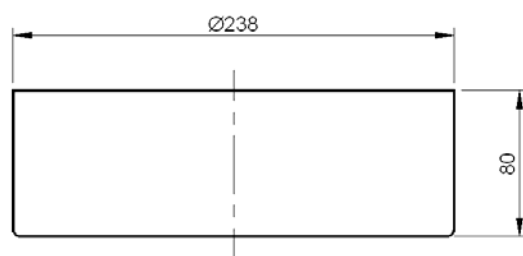

DECORATIVE LIGHTING DOWN LIGHTER

BJDS 110/113/118 C WEB

NOMINAL DIMENSIONS IN mm Tolerance +/-5

Application

The luminaire is designed for the interior illumination of reception halls, offices, shops, showrooms, auditoria and other similar areas.

Specification

- This Decorative surface mounting **Down Lighter** luminaire comprises of a spun aluminium anodised reflector and accessories which are covered with a cylindrical shape powder coated CRCA housing.
- Wired with engg. Plastic body <30% THD HF electronic ballast.
- The luminaire is pre-wired up to the terminal block.