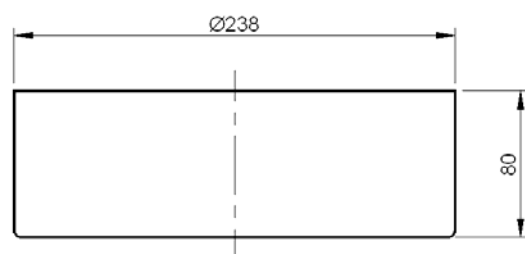

DECORATIVE LIGHTING DOWN LIGHTER

BAJAJ BJDS 210/213/218 C W2EB

NOMINAL DIMENSIONS IN mm Tolerance +/-5

Application

The luminaire is designed for the interior illumination of reception halls, offices, shops, showrooms, auditoria and other similar areas.

Specification

- This Decorative surface mounting **Down Lighter** luminaire comprises of a spun aluminium anodised reflector and accessories which are covered with a cylindrical shape powder coated CRCA housing.
- Wired with 2 nos., engg. Plastic body <30% THD HF electronic ballasts.
- The luminaire is pre-wired up to the terminal block.