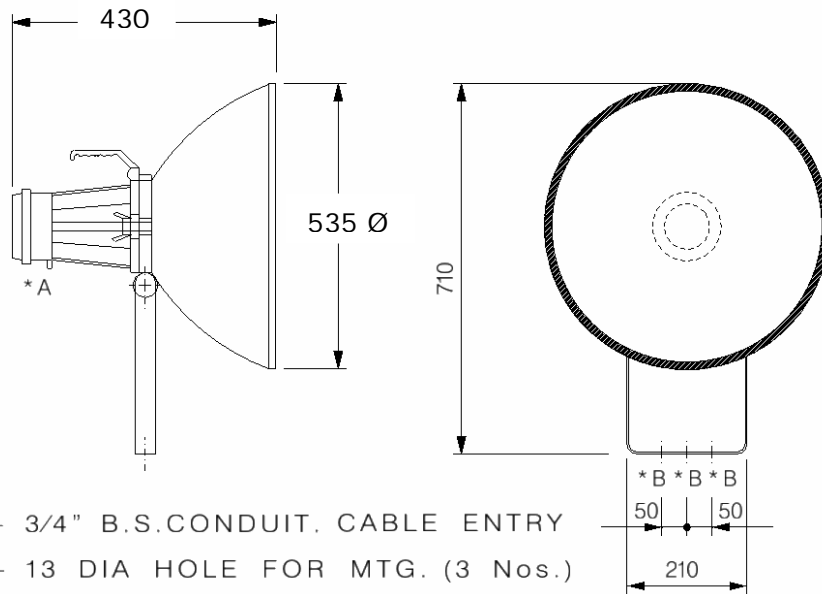

AREA LIGHTING

BJEF 21 S

Symmetrical beam floodlight luminaire upto 400W HID lamps

NOMINAL DIMENSIONS IN mm Tolerance +/-5 (Except mtg. Holes)

Applications

- Open areas
- Marshalling & Storage yards
- Buildings & monuments
- Airport aprons
- Car parks
- Security lighting, etc.

Specification

- Die-cast aluminium lamp housing with fins in grey hammertone stove enamelled finish
- Electrochemically brightened, polished and anodised aluminium reflector
- Heat resistant, clear, toughened glass cover
- EPDM/Synthetic rubber gasket
- GES lamp holder prewired upto the terminal block
- MS hot dip galvanised mounting bracket with protractor scale for precision aiming
- Luminaire type : Non-integral
- Degree of protection : IP 55