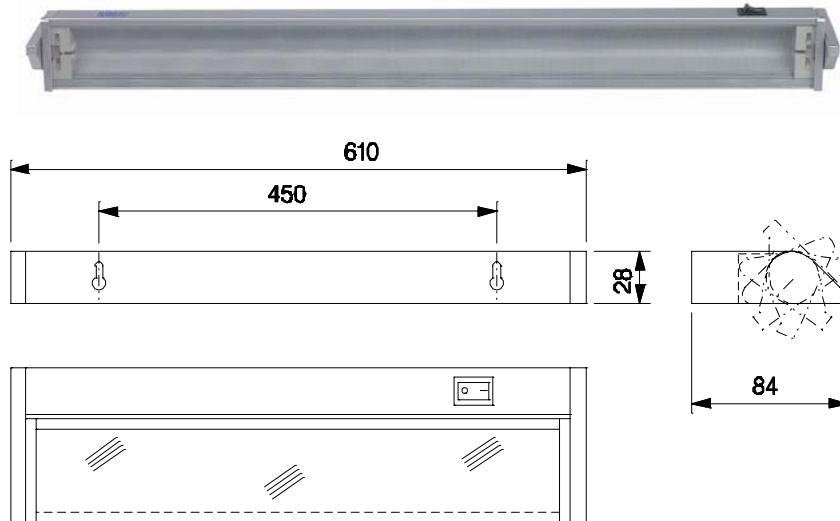

LEGEND
TASK LIGHTING
BJHL 114 SL

NOMINAL DIMENSIONS IN mm Tolerance +/-5

Application

- Task lighting in state of art offices

Specification

- Elegant shape housing made of extruded aluminium.
- Prismatic glass provides soft lighting.
- Can be swiveled by 30° for comfort lighting.
- Wired with Electronic circuit suitable for 1x14W T5 lamp.
- Suitable for direct mounting on wall.
- Easy to install and maintain.
- Finish : Grey powder coated

Electricals data

Product Code	Cat. Ref.	Lamp Type & Wattage (W)	Nominal Voltage (V)	Mains Current in Amps. at 240 V	Power Factor
530369	BJHL 114 SL	T5 1x14	240	0.075	≥ 0.95

Data subject to variation due to change/improvement in the design, materials and processes.