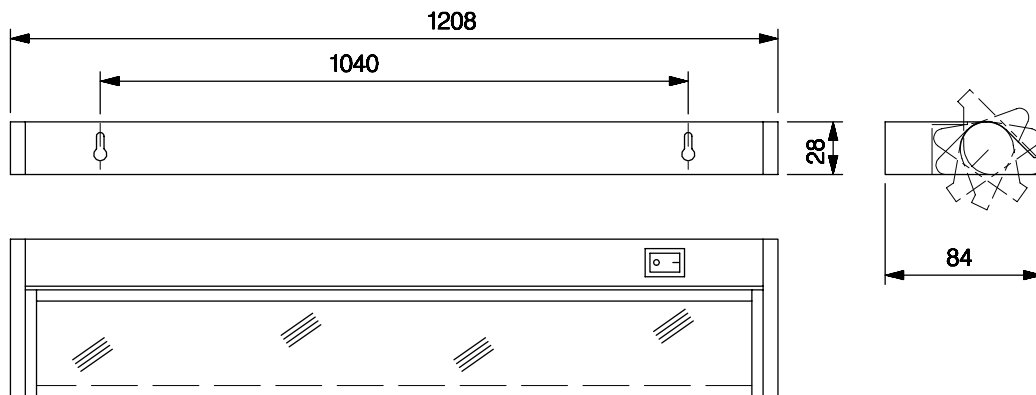

LEGEND
TASK LIGHTING
BJHL 128 SL

NOMINAL DIMENSIONS IN mm Tolerance +/-5

Application

- Task lighting in state of art offices

Specification

- Elegant shape housing made of extruded aluminium
- Prismatic glass provides soft lighting
- Can be swiveled by 30° for comfort lighting
- Wired with Electronic circuit suitable for 1x28W T5 lamp.
- Suitable for direct mounting on wall
- Easy to install and maintain
- Finish : Grey powder coated

Electricals data

Product Code	Cat. Ref.	Lamp Type & Wattage (W)	Nominal Voltage (V)	Mains Current in Amps. at 240 V	Power Factor
530604	BJHL 128 SL	1 x T5 28	240	0.165	≥ 0.95

Data subject to variation due to change/improvement in the design, materials and processes.