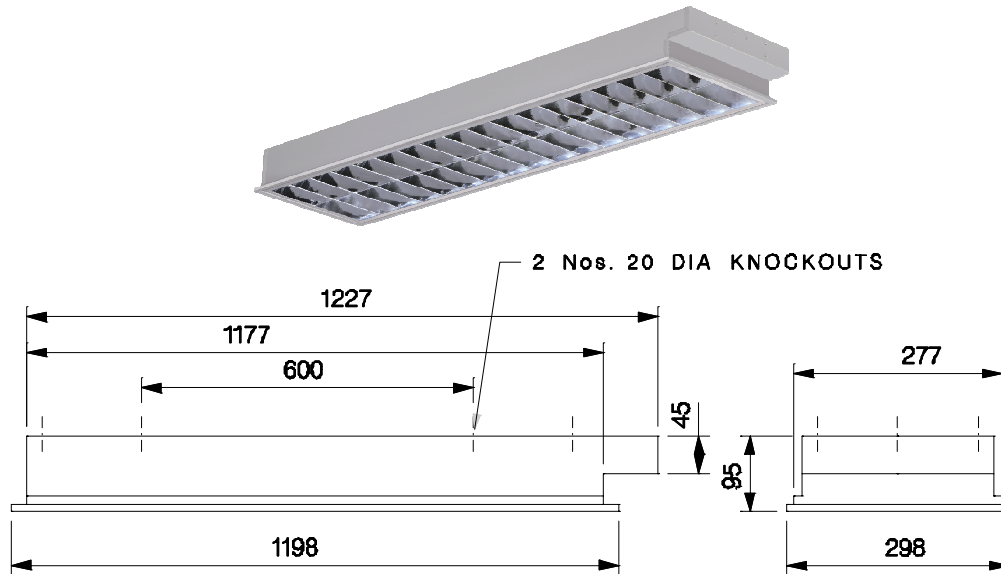

COMMERCIAL DECORATIVE LIGHTING

BJMMA 02 236/240 DL

BJMMA 02 236/240 DL WEB2

Recess mounting square modular, twin fluorescent lamp darklighter for **Armstrong** ceiling

Nominal dimensions in mm Tolerance +/-5

Applications

- Airport lounges
- Banks & offices
- Control rooms
- Departmental stores
- Libraries
- Hospitals & laboratories, etc.

Specification

- Epoxy white powder coated CRCA sheet steel housing
- High quality pre-anodised aluminium double parabolic mirror reflector and louver assembly.
- Louver fixing arrangement is push fit mechanism and suspended by two nylon strings for easy maintenance
- Accessories for twin 36/40 fluorescent lamp(s), prewired upto terminal block.
- Wired with open construction / HF electronic ballast.