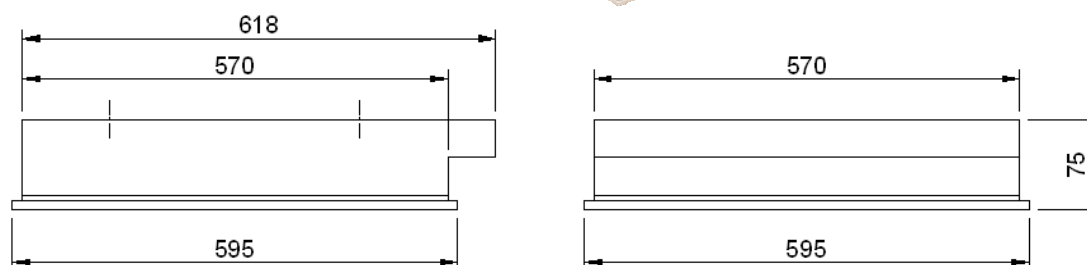

COMMERCIAL DECORATIVE LIGHTING

BJMMA 02 418 DL

BJMMA 02 418 DL WEB4

Recess mounting square modular, quadruple fluorescent lamp darklighter
for **Armstrong** ceiling

Nominal dimensions in mm Tolerance +/-5

Applications

- Airport lounges
- Banks & offices
- Computer centers, Control rooms
- Conference halls
- Hospitals & laboratories, etc.

Specification

- Epoxy white powder coated CRCA sheet steel square housing
- High quality pre-polished aluminium double parabolic mirror reflector and louver assembly (aluminium reflector with specular film permanently bonded to eliminate effect of iridescence & for increased efficiency.)
- Louver fixing arrangement is push fit mechanism and suspended by two nylon strings for easy maintenance
- Accessories for quadruple 18W fluorescent lamps, prewired upto terminal block.
- Wired with open construction / HF electronic ballast.