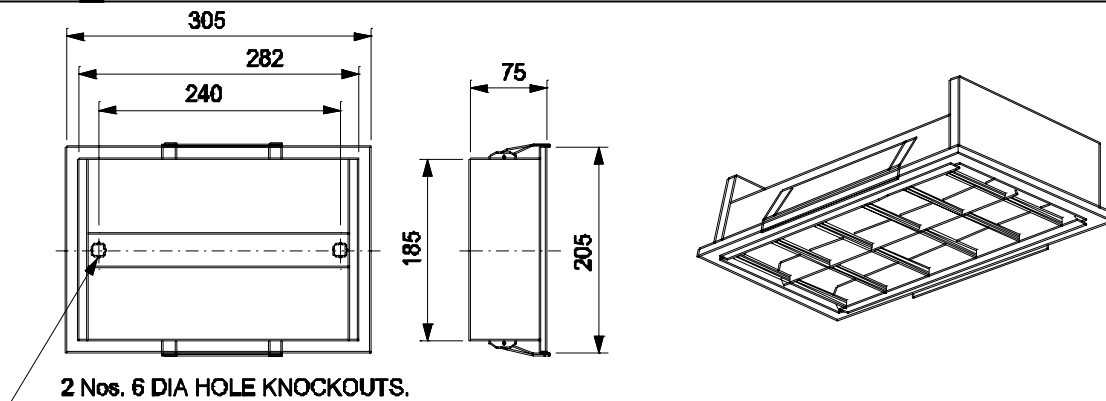

DECORATIVE LIGHTING

BJMR 211/218

NOMINAL DIMENSIONS IN mm Tolerance +/-5

Application

- These energy efficient luminaires use new generation compact fluorescent lamps. These luminaires are compact and combine all the advantages of advanced optics in compact fluorescent lamp technology.
- Especially suitable for small offices, corridors, entrance zones, waiting rooms and other similar architectural schemes with low mounting height interiors.
- The lamps are comparable in size to incandescent lamps of comparable lumen output resulting in designs of small compact luminaires hence usable as advantageous alternative to incandescent lighting in hotels, restaurants, shops, domestic interiors, etc.
- A Recess mounting luminaire provides lighting designer a greatly enhanced flexibility when designing integrated lighting schemes providing improved performance together with a more even light distribution and considerably reduced power consumption with longer lamp life and thus achieving significant reductions in operational and replacement cost.

Specification

- Mirror Optics light distribution system provides high light output with low glare due to baffles in matt finish.
- The reflector louver assembly is securely held to the main body with sliding toggles.
- The CRCA sheet steel housing complete with control gear is pre-wired upto terminal block.
- Execution in LPF only.
- Mounting: 2 Nos. Swing out brackets are provided.
- Finish: Housing: White powder coated.