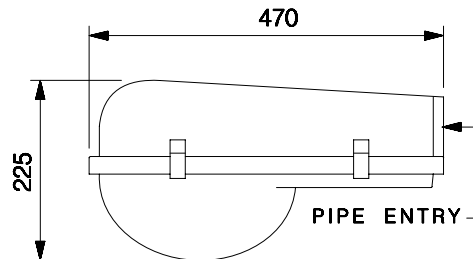

ROADWAY LIGHTING

BJMSC 02 70 SV

Max. width - 218

NOMINAL DIMENSIONS IN mm Tolerance +/-5

Application

- Side roads
- Residential complexes
- Parks and gardens
- Small traffic roundabouts
- Security lighting, etc

Specification

- Grey hammertone outside and white inside single piece die-cast aluminium housing for lamp and control gear accessories
- Electrochemically brightened, polished and anodised aluminium side reflectors
- Highly transparent acrylic bowl with anti-moth treated felt gasket covering lamp and control gear fixed with SS toggles
- Control gear for 70W SV lamp, ES lamp holder prewired upto the terminal block
- Side entry mounting suitable for 40 to 50 mm OD pipe bracket
- Connector is provided
- Degree of protection : IP 54

Electrical Data

Cat. Ref.	Lamp Type & Wattage (W)	Nominal Voltage (V)	Mains Current in Amps. At 240 V	Capacitor Mfd.	Power Factor
BJMSC 02 70 SV	HPSV 70	220/240	0.40	10	≥ 0.85

Data subject to variation due to change/improvement in the design, materials and processes.