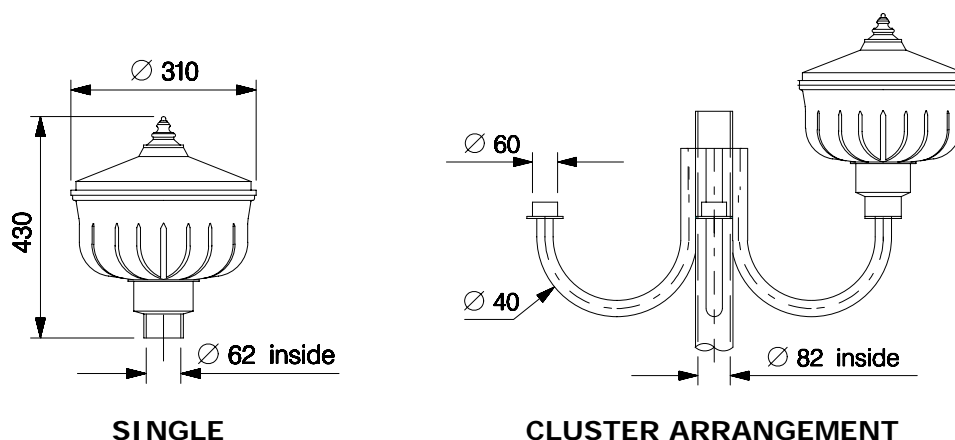

## RENAISSANCE

BJODC 1180/11125 MV / 1170 SV/MH DE/MH SE

BJODC 3x1180/11125 MV / 1170 SV/MH DE/MH SE

Unique design, single/triple "JUNO" **non-integral** post top lantern for HID Lamp

Dimensions in mm Tolerance +/-5

### Features

- Fully vermin and weatherproof
- Elegant in shape & appearance
- UV stabilized clear acrylic diffuser
- Electrical safety – Class I
- Option of HPF is also available
- Degree of protection: IP 54

### Specification

- Brown painted LM6 aluminium alloy spigot
- Brown painted top cover with aluminium reflector inside for better optical distribution
- Separate control gear required for 80/125W MV / 70 SV/MH DE-SE lamp
- BC/ES/pair of Rx 7s lamp holder, prewired upto the terminal block depending on type of lamp used
- Mounting suitable for 50 to 60 mm OD pipe
- Option of cluster arrangement is also available for three luminaires