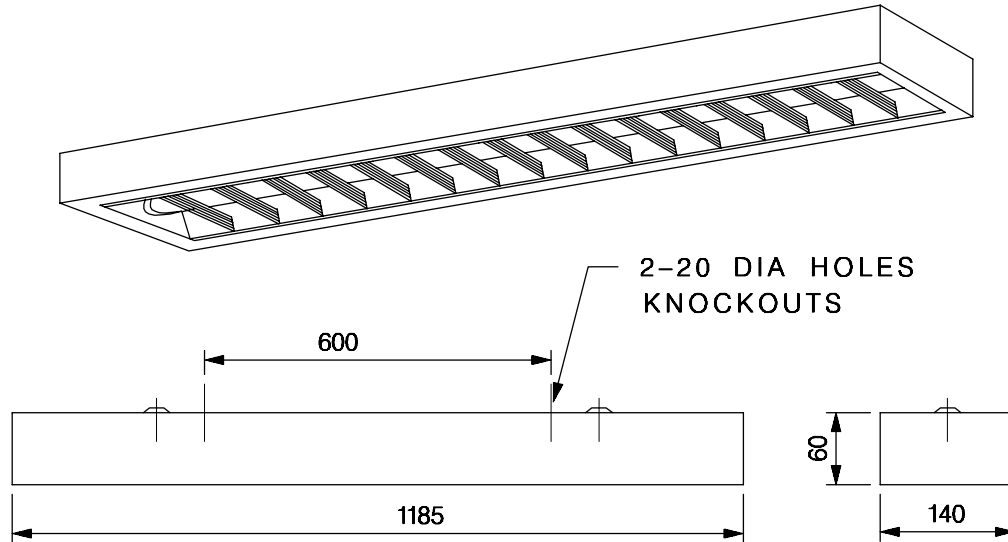

LEGEND

BJSM 01 128

Surface/ Pendant mounted 1X28 W mirror optic T5 luminaire

Dimensions in mm Tolerance +/-5

Applications

- Banks & offices
- Commercial establishments
- Airport lounges
- Hospitals & laboratories, etc.

Specification

- Epoxy white powder coated CRCA sheet steel housing
- High quality pre-anodised matt finish aluminium parabolic reflector & matt aluminium baffles.
- Louver fixing arrangement is spring loaded trigger latches by two nylon strings for easy maintenance
- Accessories for single 28W T5 lamps, prewired upto terminal block.
- Wired with Electronic ballast