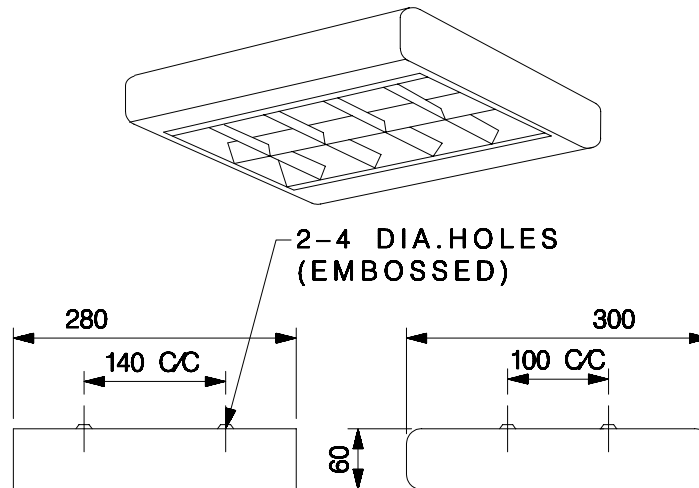

DECORATIVE LIGHTING

BJSM 218 DL W2EB

NOMINAL DIMENSIONS IN mm Tolerance +/-5

Application

- Shops,
- Show windows,
- Corridors,
- Architectural interiors, etc.

Specification

- Suitable for 2 x CFL 18W linear lamps.
- Epoxy white powder coated CRCA sheet steel housing.
- Darklighter louver is of pre-anodised aluminium.
- Accessories for twin 18W CFLs, prewired with HF electronic ballast upto terminal block.