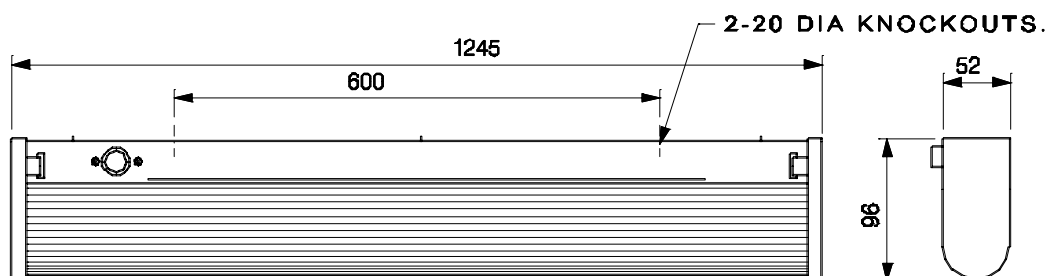

DECORATIVE LIGHTING

BJSRP 136/140 WEB

NOMINAL DIMENSIONS IN mm Tolerance +/-5

**Application**

An attractive decorative fluorescent lamp luminaire for glare free aesthetic lighting in all commercial and industrial interiors.

**Specification**

- The luminaire consists of CRCA sheet steel channel type BJSIR 136/140, prewired upto terminal block with all accessories such as electronic ballast, rotor lamp holders and a reeded clear polystyrene diffuser which is held in position with the help of two plastic end covers.
- Suitable for direct mounting on surface or suspension mounting by 20mm conduit.
- Wired with engg. Plastic grade commercial electronic ballast.
- Finish: White powder coated.

**Electrical Data**

Cat. Ref.	Lamp Type & Wattage (W)	Nominal Voltage (V)	Mains Current at 240 V in Amps.	Power Factor
BJSRP 136/140 WEB	FTL 1x36/40	240	0.156	≥ 0.90

Data subject to variation due to change/improvement in the design, materials and processes.