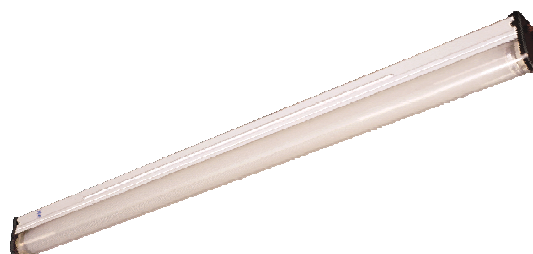

DECORATIVE LIGHTING

BJSRP 136/140 WEB

NOMINAL DIMENSIONS IN mm Tolerance +/-5

**Application**

An attractive decorative fluorescent lamp luminaire for glare free aesthetic lighting in all commercial and industrial interiors.

**Specification**

- The luminaire consists of CRCA sheet steel channel type BJSIR 136/140, prewired upto terminal block with all accessories such as electronic ballast, rotor lamp holders and a reeded clear polystyrene diffuser which is held in position with the help of two plastic end covers.
- Suitable for direct mounting on surface or suspension mounting by 20mm conduit.
- Wired with engg. Plastic grade commercial electronic ballast.
- Finish: White powder coated.