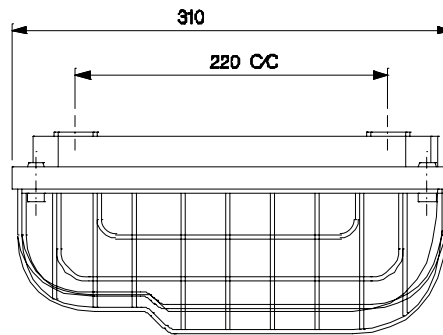

INDUSTRIAL LIGHTING
BULKHEAD LUMINAIRE FOR HID LAMP WALL-PAK
BJWPI 70 SV / MH SE

A=4 Nos. 9 DIA HOLE

NOMINAL DIMENSIONS IN mm Tolerance +/-5

Application

Suitable for porches, basements, stair cases, balconies etc.

Specification

- The luminaire comprises die-cast aluminium alloy body covered with prismatic heat resistance glass cover held with a gasket and strong zinc plated M.S. wire guard.
- The luminaire is complete with all accessories, ES lamp holder prewired upto a terminal block.
- 19mm cable entry is provided.
- FINISH: Housing - Grey powder coating.
- Degree of protection: IP 55