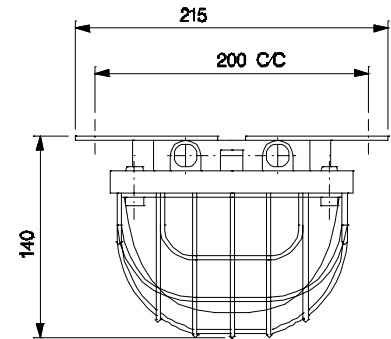

INDUSTRIAL LIGHTING
BULKHEAD LUMINAIRE FOR HID LAMP WALL-PAK
BJWPI 70 SV / MH SE

A=4 Nos. 9 DIA HOLE

NOMINAL DIMENSIONS IN mm Tolerance +/-5

Application

Suitable for porches, basements, stair cases, balconies etc.

Specification

- The luminaire comprises die-cast aluminium alloy body covered with prismatic heat resistance glass cover held with a gasket and strong zinc plated M.S. wire guard.
- The luminaire is complete with all accessories, ES lamp holder prewired upto a terminal block.
- 19mm cable entry is provided.
- FINISH: Housing - Grey powder coating.
- Degree of protection: IP 55