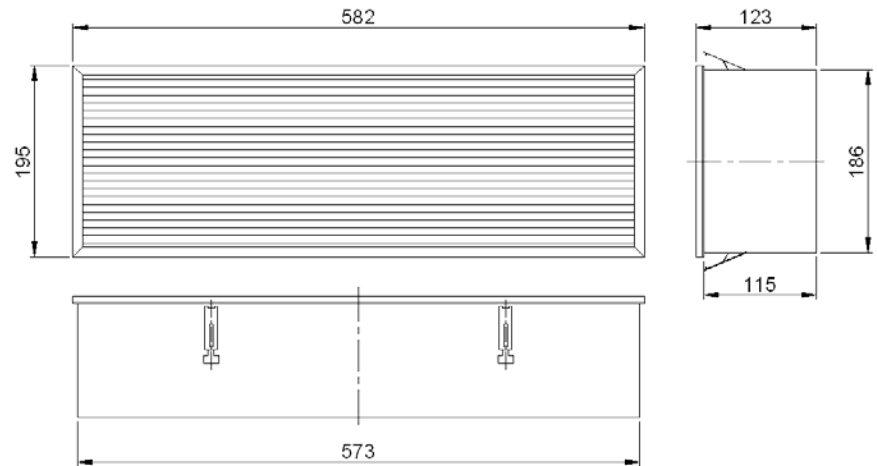

## BLCXR 214 T5

NOMINAL DIMENSIONS IN mm Tolerance +/-5

## Specification

- Powder coated CRCA sheet steel housing fitted with high quality pre-anodised aluminium reflector.
- Powder coated extruded aluminium frame fitted with Plexiglas.
- Push fit fixing mechanism for the frame.
- Easy installation with four nos. SS clips.
- Accessories for 2 X 14W T5 lamps prewired upto the terminal block.