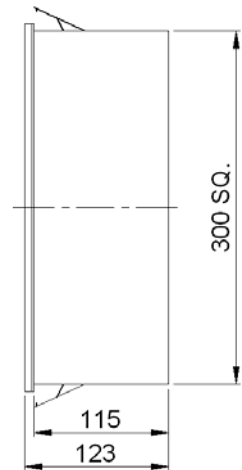

CUBEX Range  
BLCXR 218 CFL  
BLCXR 218 CFL WEBS

NOMINAL DIMENSIONS IN mm Tolerance +/-5

### Specification

- Powder coated CRCA sheet steel housing fitted with high quality pre-anodised aluminium reflector.
- Powder coated extruded aluminium frame fitted with Plexiglas.
- Push fit fixing mechanism for the frame.
- Easy installation with four nos. SS clips.
- Accessories for 2 X 18W CFLs lamp prewired upto the terminal block.
- Wired with open construction ballast / HF electronic ballast.