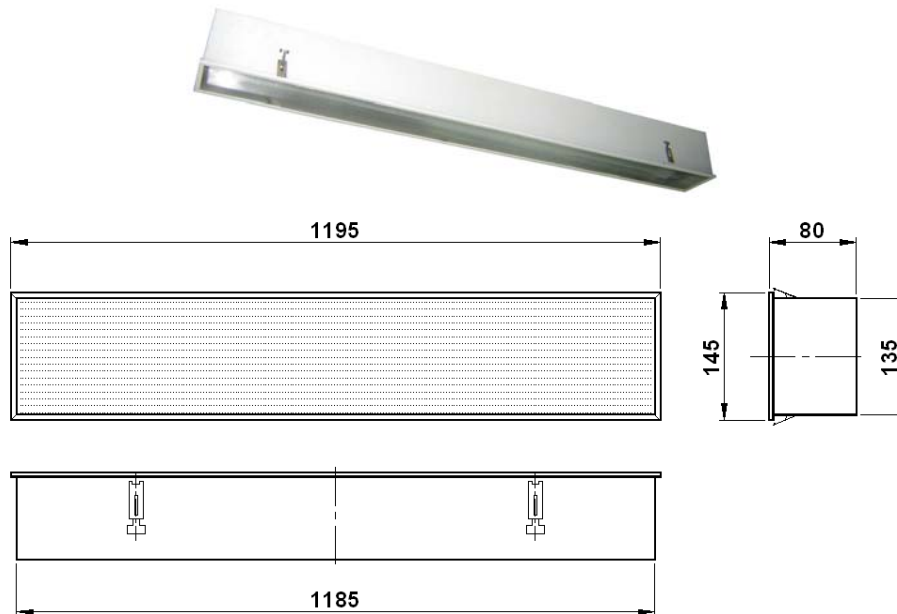

CUBEX Range

BLCXR 228 T5

NOMINAL DIMENSIONS IN mm Tolerance +/-5

Application

- Passage, corridor lighting (ESP. IT, ITES),
- Premium & Mini offices,
- Shopping malls,
- Consultancy rooms,
- Reception areas,
- Hospitality industry, etc.

Specification

- Powder coated CRCA sheet steel housing fitted with high quality aluminium reflector.
- Powder coated Aluminium extruded frame fitted with translucent PMMA.
- Accessories for 2 X 28W T5 lamp prewired upto the terminal block.
- Wired with HF electronic ballast.