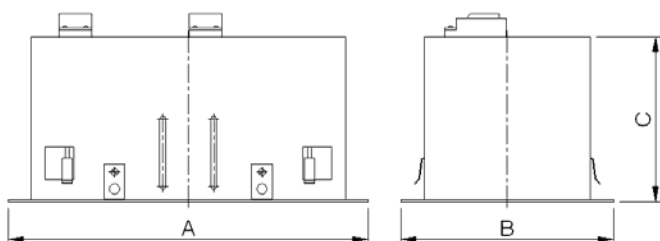

MULTISWIVEL ACCENT LIGHTING

BLDRS 135/170 MT, BLDRS 235/270 MT

BLDRS 335/370 MT, BLDRS 435/470 MT, BLDRSL 435/470 MT

Recess mounting multi swivel lamp

BLDRS 135/170 MT

BLDRS 235/270 MT

BLDRS 335/370 MT

BLDRSL 435/470 MT

BLDRS 435/470 MT

Cat. Ref.	A	B	C
BLDRS 135/170 MT	210	208	162
BLDRS 235/270 MT	352	208	162
BLDRS 335/370 MT	497	208	162
BLDRS 435/470 MT	352	352	187
BLDRSL 435/470 MT	640	208	187

DIMENSIONS IN mm Tolerance +/-5

Applications

- Shops and Show windows
- Hotels and restaurants
- Commercial complexes
- Conference halls, etc

Specification

- Suitable for 1/2/3/4x35/70W CDMT lamp
- Epoxy powder coated housing
- Special swivel type **lamp carriage** assembly – to accent the object for right focus
- Non integral control gear – Options of electromagnetic and electronic.
- Adjustable mounting brackets to suit varying false ceiling depths – easy to install & maintain