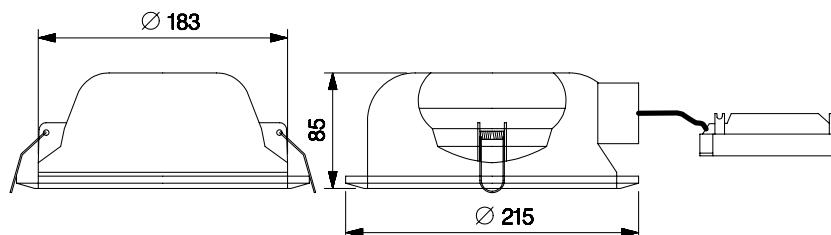

DECORATIVE LIGHTING DOWN LIGHTER

BAJAJ BLDR 218/226 PCR FG WOB

Recess, decorative, horizontal lamp mounting CFL downlighter

NOMINAL DIMENSIONS IN mm Tolerance +/-5

Application:

- Retail malls, Shopping complexes,
- Double height stores
- Auditorium / Convention hall
- Multiplexes, etc.

Specification:

- Main reflector in polycarbonate, vacuum metalised
- Suitable for 2 x 18/26W DBX CFL lamp – 4 PIN
- Diffuser frosted glass (FG) held in white ring for diffused light
- Spring loaded adjustable mounting bracket
- Easy to install and maintain
- Accessories for twin 18/26W CFLs, prewired upto terminal block.