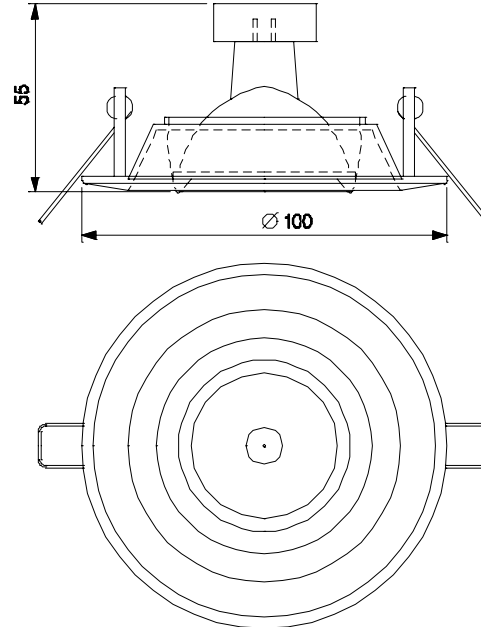

DECORATIVE LIGHTING DICHROIC DOWN LIGHTER

BLDR 50W DH FX

Recess, decorative, downlighter for 50W dichroic lamp

NOMINAL DIMENSIONS IN mm Tolerance +/-5

Application

- Commercial complexes
- Conference halls
- Control rooms
- Hotels and restaurants
- Shops and show windows, etc

Specification

- Suitable for 50W dichroic reflector lamp
- Powder coated die cast housing, along with Dichroic lamp holder
- Powder coated lamp socket, for directing light
- Provision for mounting with the help of specially designed mounting clips/springs, for ease of installation and maintenance
- In case of 12v/50w Lamp , Electronic transformer (BJHF 50 DH TR) to be ordered separately