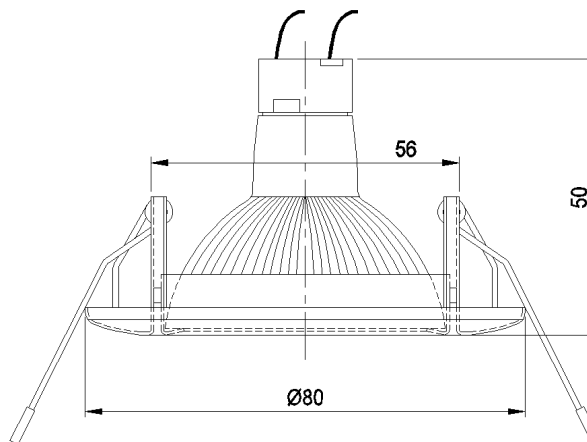

DECORATIVE LIGHTING
DICHROIC DOWN LIGHTER

BLDR 50W DH SL

Recess, decorative, downlighter for 50W dichroic lamp

NOMINAL DIMENSIONS IN mm Tolerance +/-5

Application

- Commercial complexes
- Conference halls
- Control rooms
- Hotels and restaurants
- Shops and show windows, etc

Specification

- Suitable for 50W dichroic reflector lamp
- Powder coated CRCA ring frame, along with Dichroic lamp holder
- Swivel type Powder coated lamp housing, for directing light from 0 to 30°
- Provision for mounting with the help of specially designed mounting clips/springs, for ease of installation and maintenance
- In case of 12v/50w Lamp , Electronic transformer (BJHF 50 DH TR) to be ordered separately