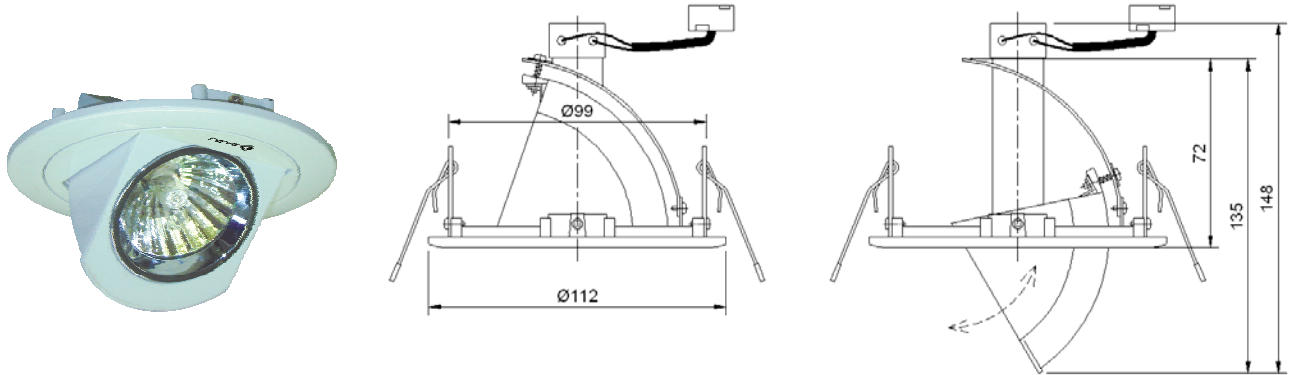

DECORATIVE LIGHTING
DICHROIC WALL WASHER

BLDR 50 DH WW

Recess, decorative, downlighter for 12V, 50W Dichoric lamp

NOMINAL DIMENSIONS IN mm Tolerance +/-5

Application

- Commercial complexes, Conference halls
- Control rooms, Hotels and restaurants, Shops and show windows, etc

Specification

- Suitable for 12V, 50W DH lamp
- Epoxy white powder coated die cast aluminium housing
- Epoxy white powder coated die cast aluminium ring
- Reflector assembly swivels out for directing light from 0 to 60°
- Provision for mounting with the help of specially designed mounting clips/springs, for ease of installation and maintenance
- Lamp holder, prewired upto the terminal block which is provided with cover for additional safety
- The transformer BJHF 50 DH TR shell be used.