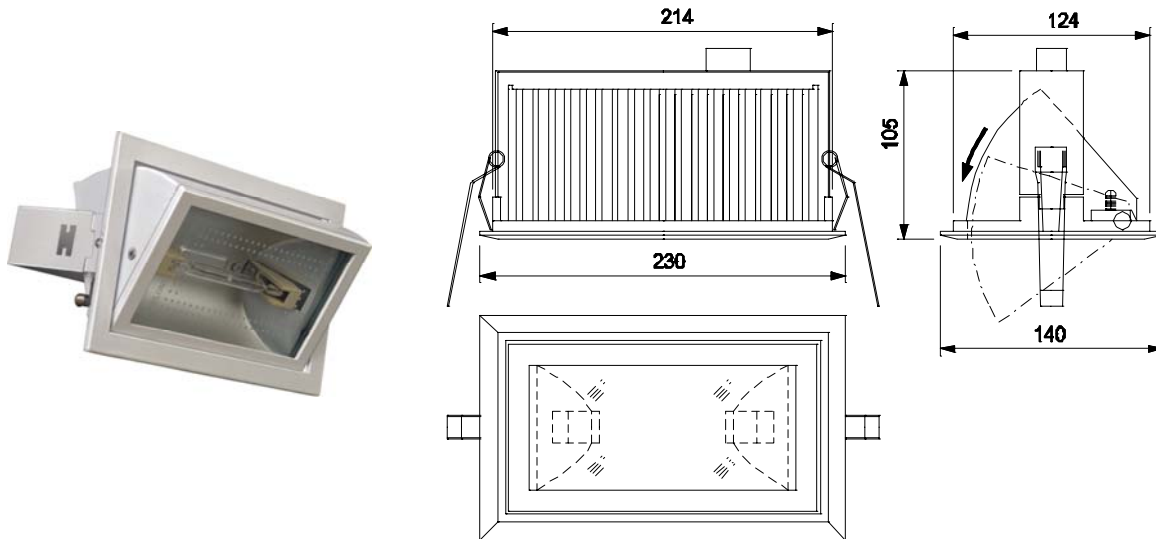

DECORATIVE LIGHTING DOWN LIGHTER

BAJAJ BLDR 70/150 MH DE RS

Recess, decorative, downlighter for double ended metal halide lamp

NOMINAL DIMENSIONS IN mm Tolerance +/-5

Application

- Commercial complexes
- Conference halls
- Control rooms
- Hotels and restaurants
- Shops and show windows, etc

Specification

- Suitable for 70/150 W MH DE lamp
- Epoxy white powder coated die cast aluminium housing
- Bright anodised aluminium reflector
- Reflector covered in the front with heat resistant, toughened, clear glass held in epoxy white powder coated die cast aluminium frame and fitted to the housing
- Reflector assembly swivels out for directing light from 0 to 90°
- Provision for mounting with the help of specially designed mounting clips/springs, for ease of installation and maintenance
- MH DE lamp holders, prewired upto the terminal block which is provided with cover for additional safety

A separate control gear capsule (Developed for indoor use only) for 70/150 W MH DE lamp is required.

Electrical Data

Cat. Ref.	Lamp Type & Wattage (W)	Nominal Voltage (V)	Mains Current in Amps. at 240 V	Capacitor Mfd	Capacitor Mfd
BLDR 70 MH DE RS	MH DE 70	220/240	0.40	10	0.85
BLDR 150 MH DE RS	MH DE 150	220/240	0.80	20	0.85