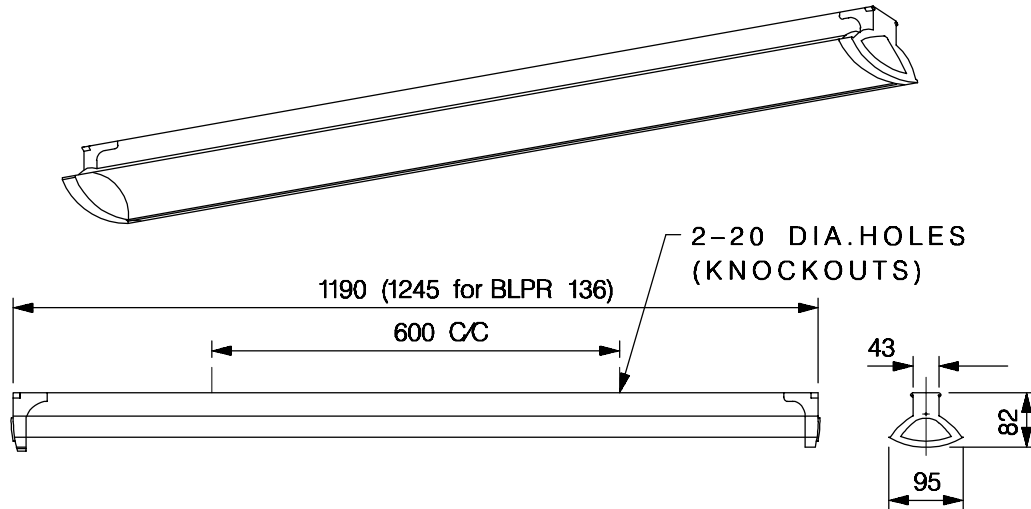

LEGEND

BLPR 136 WEB

BLPR 128/228

Surface/ Pendant mounted single/twin 28W Channel with reflector

NOMINAL DIMENSIONS IN mm Tolerance +/-5

Applications:

- Super Markets
- Shop & Industries
- Offices and Banks
- Educational and IT institutions, etc.

Specifications:

- Polyester **PRE-COATED** galvanized steel housing
- Polyester **PRE-COATED** galvanized steel, precisely designed reflector
- Specially designed plastic end caps
- Wired with engg. Plastic body electronic ballast
- Suitable for direct mounting or suspension
- Easy to install and maintain

Electrical Data

Product Code	Cat. Ref.	Lamp Type & Wattage (W)	Nominal Voltage (V)	Mains Current In Amps. At 240 V	Power Factor
162260	BLPR 128	T5 1x28	240	0.14	≥ 0.90
162264	BLPR 228	T5 2x28	240	0.27	≥ 0.90
530847	BLPR 136 WEB	FTL 1x36	240	0.15	≥ 0.90