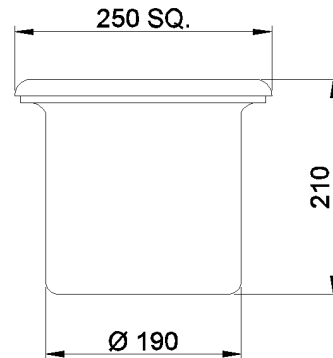

"LE MAGIQUE" LANDSCAPE LIGHTING

BRWOL 70/150 MH DE CA SQ

Outdoor decorative walkover floodlight luminaire for MH DE Lamp

NOMINAL DIMENSIONS IN mm Tolerance +/-5

Applications

- Building, Sculpture
- Greenbelt
- Walking street, art fresco,
- Ground signboard etc.

Features

- Integral luminaire
- Compact focus lite
- Easy to install and maintain
- Electrical safety – Class I
- Degree of protection: IP 67

Specification

- Housing is made of die cast aluminum black powder coated.
- Toughened glass, silicon rubber sealing belt.
- Equipped with anti-glare device, reflector is made of high purity aluminum.
- The surfaced frame has square and is made of die cast aluminum.

Electrical Data

Cat. Ref.	Lamp Type & Wattage (W)	Nominal Voltage (V)	Mains Current In Amps. At 240 V	Capacitor Mfd	Power Factor	Standard Packing
BRWOL 70 MH DE CA SQ	MH DE 70	220/240	0.43	10	≥ 0.85	1
BRWOL 150 MH DE CA SQ	MH DE 150	220/240	0.80	20	≥ 0.85	1