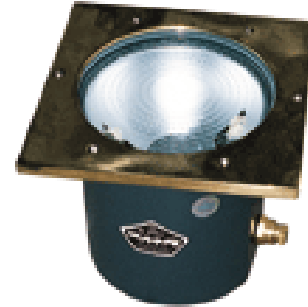

"LE MAGIQUE" LANDSCAPE LIGHTING

BRWOL 70/150 MH DE CA SQ

Outdoor decorative walkover floodlight luminaire for MH DE Lamp

NOMINAL DIMENSIONS IN mm Tolerance +/-5

Applications

- Building, Sculpture
- Greenbelt
- Walking street, art fresco,
- Ground signboard etc.

Features

- Integral luminaire
- Compact focus lite
- Easy to install and maintain
- Electrical safety – Class I
- Degree of protection: IP 67

Specification

- Housing is made of die cast aluminum black powder coated.
- Toughened glass, silicon rubber sealing belt.
- Equipped with anti-glare device, reflector is made of high purity aluminum.
- The surfaced frame has square and is made of die cast aluminum.