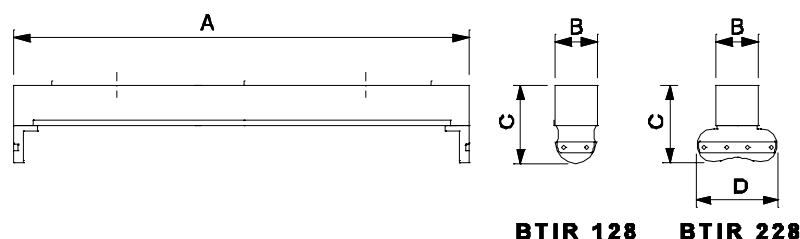

## Surface/Pendant mounting single/twin T5 Channel

BTIR 128

BTIR 228

BTIR 128 BTIR 228

Nominal dimensions in mm Tolerance +/-5

Cat. Ref.	A	B	C	D
BTIR 128	1185	36	62	--
BTIR 228	1185	36	62	70

## Specification

- Epoxy white powder coated CRCA sheet housing
- Specially designed PVC end caps
- Powder coated CRCA reflector cover plate held in position by the fixing arrangement of side plates
- Wired with Electronic ballast
- Sleek & elegant in shape
- Luminaire body is corrosion resistant & durable
- Suitable for direct mounting or suspension
- Easy access to the control gear