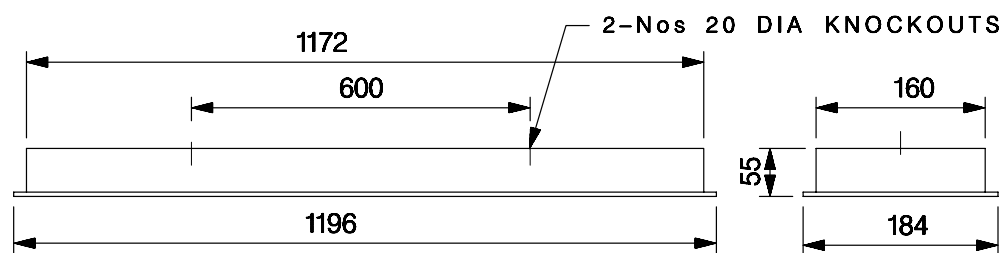

### Recess mounting 2 x 28 T5 fluorescent lamp mirror optic luminaire

Dimensions in mm Tolerance +/-5

#### Specification

- Epoxy white powder coated CRCA sheet steel housing
- High quality pre-anodised matt finish aluminium parabolic reflector and serrated matt anodised aluminium extruded baffles
- Louver fixing arrangement is push fit mechanism and suspended by two nylon strings for easy maintenance
- Accessories for twin 28 fluorescent lamp(s), prewired upto terminal block.
- Wired with Electronic ballast, suitable for 2x28W T5 lamps.