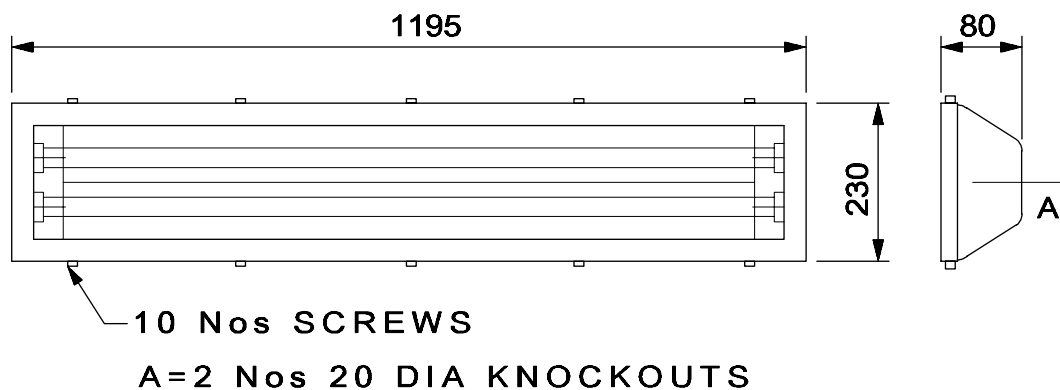

DECORATIVE LIGHTING

T5 Decorative Multifunctional Luminaire

BAJAJ BTMB 228/254 T5

NOMINAL DIMENSIONS IN mm Tolerance +/-5

Application

- Railway concourse halls
- Railway Platforms
- Retail Malls
- Warehouses
- Food plaza etc.

Features

- Energy saving decorative multifunctional luminaire
- The elegant design enhances the aesthetics and suits every interior
- Integral decorative powder coated CRCA housing with attractive diffuser
- Scientifically designed pre-anodised aluminium reflector for enhanced light distribution.
- Two nos 20 mm knock-outs for conduit mounting
- Push fit hingeable reflector and hingeable frame enable easy maintenance
- Degree of protection: IP 54

Electrical Data

Cat. Ref.	Lamp Type & Wattage (W)	Nominal Voltage (V)	Mains Current in Amps. at 240 V	Power Factor
BTMB 228 T5	2 x T5 28	240	0.276	≥ 0.95
BTMB 254 T5	2 x T5 54	240	0.505	≥ 0.95

Data subject to variation due to change/improvement in the design, materials and processes.