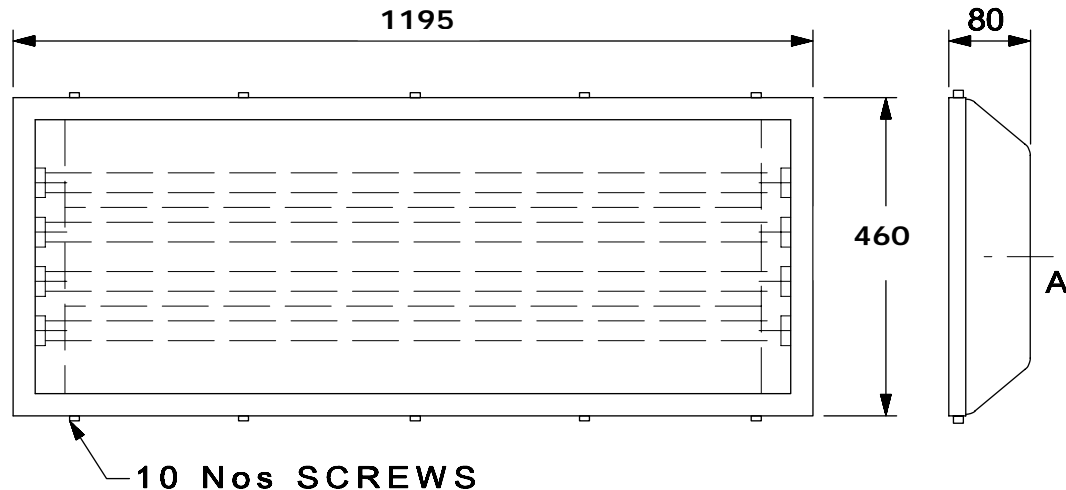

DECORATIVE LIGHTING
Lowbay Integral T5 Luminaire
BTMB 428/454

10 Nos SCREWS

A=2 Nos 20 DIA KNOCKOUTS

NOMINAL DIMENSIONS IN mm Tolerance +/-5

Application

- Railway concourse halls
- Railway Platforms
- Retail Malls
- Warehouses
- Food plaza etc.

Features

- Energy saving lowbay Integral T5 luminaire
- The elegant design enhances the aesthetics and suits every interior
- Integral decorative powder coated CRCA housing with attractive diffuser
- Scientifically designed pre-anodised aluminium reflector for enhanced light distribution.
- Two nos 20 mm knock-outs for conduit mounting
- Push fit hingeable reflector and hingeable frame enable easy maintenance
- Degree of protection: IP 54