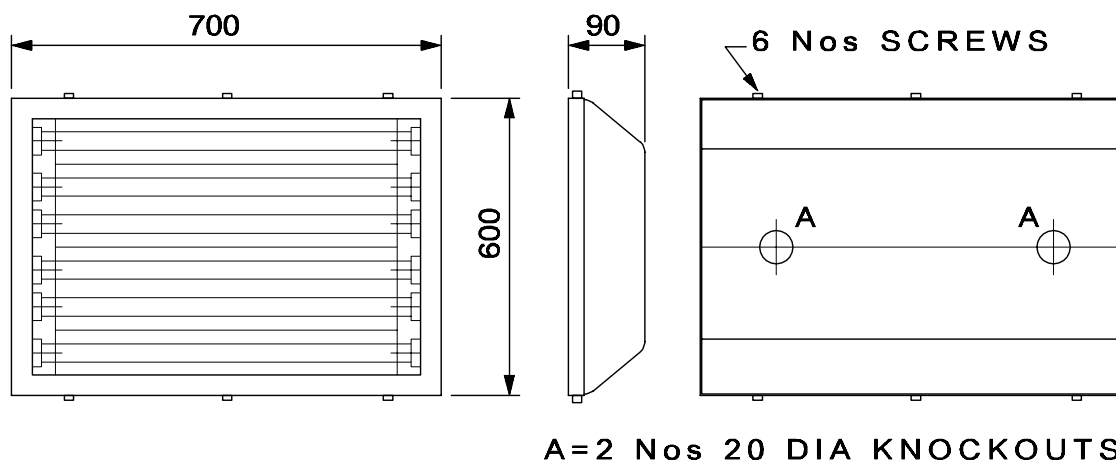

DECORATIVE LIGHTING

T5 Decorative Multifunctional Luminaire

BAJAJ BTMB 624

NOMINAL DIMENSIONS IN mm Tolerance +/-5

Application

- Railway concourse halls
- Railway Platforms
- Retail Malls
- Warehouses
- Food plaza etc.

Features

- Energy saving decorative multifunctional luminaire
- The elegant design enhances the aesthetics and suits every interior
- Integral decorative powder coated CRCA housing with attractive diffuser
- Scientifically designed pre-anodised aluminium reflector for enhanced light distribution.
- Two nos 20 mm knock-outs for conduit mounting
- Push fit hingeable reflector and hingeable frame enable easy maintenance
- Degree of protection: IP 54