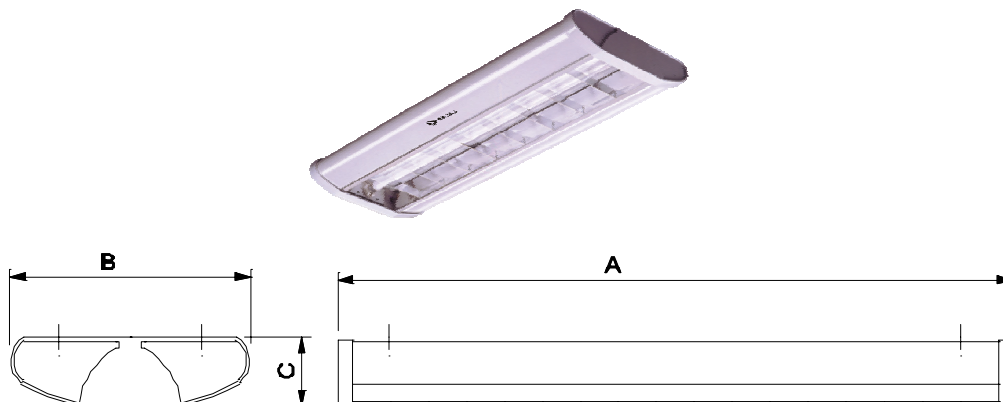

LEGEND

BAJAJ BTSM 228

Surface/pendent mounting 2 x 28 T5 fluorescent lamp mirror optic luminaire

Nominal dimensions in mm Tolerance +/-5

Cat. Ref.	A	B	C
BTSM 228	1182	207	46

Applications

- Shopping malls
- Hotels and Restaurants
- Offices and Banks
- Educational Institutions, etc.

Specification

- Main luminaire body is extruded aluminium white powder coated finish
- Specially designed PVC end caps
- High quality pre-anodised high purity aluminium mirror reflector
- Anodised aluminium baffles
- Reflector assembly is held to body with push fit arrangements
- Wired with Electronic ballast